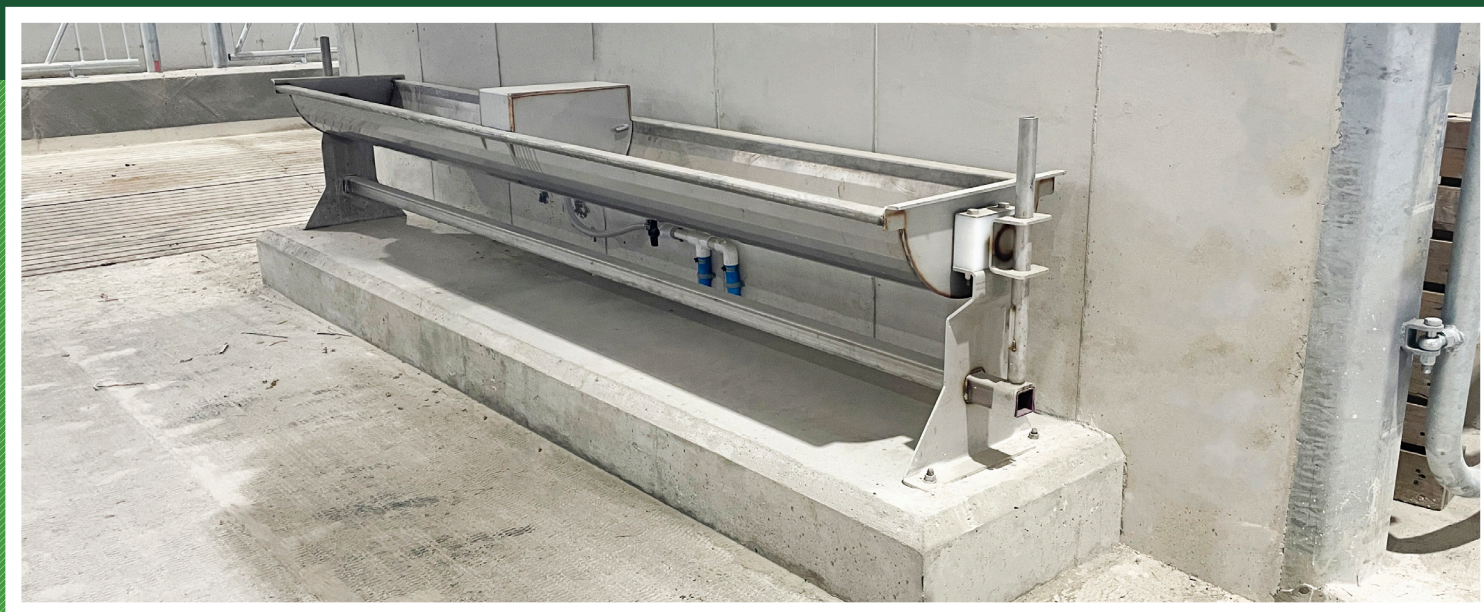

DAIRY LANE
SYSTEMS

DLS TIP TROUGHS

www.dlsbarnsolutions.ca

SHALLOW STAINLESS STEEL TIP TROUGHS

DIMENSIONS

CUSTOM SIZING AVAILABLE

DLS TIP TROUGH KEY FEATURES

- ALL STAINLESS STEEL (GRADE 304)
- HEAVY DUTY 11 GAUGE STEEL
- WALL AND FLOOR MOUNT OPTIONS
- HIGH FLOW RATE - 50 GPM AT 30 PSI

PART NUMBER	DESCRIPTION - WALL MOUNT
61819	WATERER - DLS STYLE SLOPED TROUGH - WALL MOUNT - 60" - C/W JOBE FLOAT - SPECIAL ORDER
61820	WATERER - DLS STYLE SLOPED TROUGH - WALL MOUNT - 120" - C/W JOBE FLOAT - SPECIAL ORDER

PART NUMBER	DESCRIPTION - FLOOR MOUNT
60741	WATERER - DLS STYLE DEEP TIP TROUGH - FLOOR MOUNT - 60" - C/W JOBE FLOAT - SPECIAL ORDER
60743	WATERER - DLS STYLE DEEP TIP TROUGH - FLOOR MOUNT - 120" - C/W JOBE FLOAT - SPECIAL ORDER
58502	WATERER - DLS STYLE SHALLOW TIP TROUGH - FLOOR MOUNT - 60" - C/W JOBE FLOAT
58512	WATERER - DLS STYLE SHALLOW TIP TROUGH - FLOOR MOUNT - 120" - C/W JOBE FLOAT

*MEASUREMENTS ARE OF THE TROUGHS BOWL LENGTH (NOT OVERALL EQUIPMENT LENGTH)

Since 1990, DLS has strategically partnered with innovative dairy equipment companies worldwide to provide the most complete product offering on the market. Over the years, DLS has further expanded upon its product line by designing and fabricating quality products of its own. This product portfolio, coupled with over 35 years of experience in dairy barn design, construction, and service, has enabled DLS to become a progressive leader in today's evolving dairy industry.