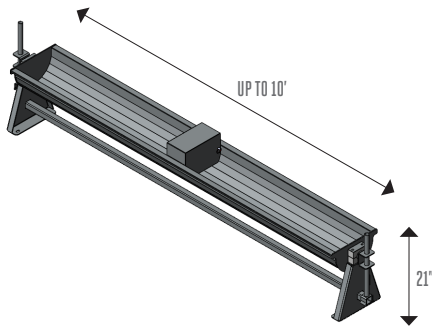

DAIRY LANE
SYSTEMS

DLS TIP TROUGHS

www.dlsbarnsolutions.ca

SHALLOW STAINLESS STEEL TIP TROUGHS

DIMENSIONS

CUSTOM SIZING AVAILABLE

DLS TIP TROUGH KEY FEATURES

- ALL STAINLESS STEEL (GRADE 304)
- HEAVY DUTY 11 GAUGE STEEL
- WALL AND FLOOR MOUNT OPTIONS
- HIGH FLOW RATE - 50 GPM AT 30 PSI

PART NUMBER	DESCRIPTION - WALL MOUNT
61819	WATERER - DLS STYLE SLOPED TROUGH - WALL MOUNT - 60" - C/W JOBE FLOAT - SPECIAL ORDER
61820	WATERER - DLS STYLE SLOPED TROUGH - WALL MOUNT - 120" - C/W JOBE FLOAT - SPECIAL ORDER

PART NUMBER	DESCRIPTION - FLOOR MOUNT
60741	WATERER - DLS STYLE DEEP TIP TROUGH - FLOOR MOUNT - 60" - C/W JOBE FLOAT - SPECIAL ORDER
60743	WATERER - DLS STYLE DEEP TIP TROUGH - FLOOR MOUNT - 120" - C/W JOBE FLOAT - SPECIAL ORDER
58502	WATERER - DLS STYLE SHALLOW TIP TROUGH - FLOOR MOUNT - 60" - C/W JOBE FLOAT
58512	WATERER - DLS STYLE SHALLOW TIP TROUGH - FLOOR MOUNT - 120" - C/W JOBE FLOAT