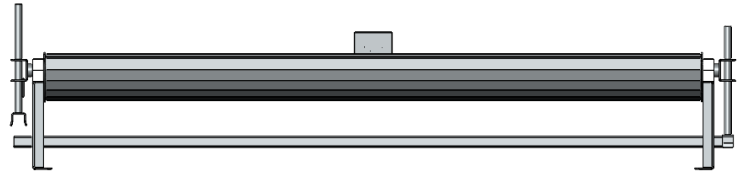

DAIRY LANE
SYSTEMS

DLS TIP TROUGHS

www.dlsbarnsolutions.ca

SHALLOW STAINLESS STEEL TIP TROUGHS

DIMENSIONS

CUSTOM SIZING AVAILABLE

DLS TIP TROUGH KEY FEATURES

- ALL STAINLESS STEEL (GRADE 304)
- HEAVY DUTY 11 GAUGE STEEL
- WALL AND FLOOR MOUNT OPTIONS
- HIGH FLOW RATE - 50 GPM AT 30 PSI

PART NUMBER	DESCRIPTION - WALL MOUNT
61819	WATERER - DLS STYLE SLOPED TROUGH - WALL MOUNT - 60" - C/W JOBE FLOAT - SPECIAL ORDER
61820	WATERER - DLS STYLE SLOPED TROUGH - WALL MOUNT - 120" - C/W JOBE FLOAT - SPECIAL ORDER

PART NUMBER	DESCRIPTION - FLOOR MOUNT
60741	WATERER - DLS STYLE DEEP TIP TROUGH - FLOOR MOUNT - 60" - C/W JOBE FLOAT - SPECIAL ORDER
60743	WATERER - DLS STYLE DEEP TIP TROUGH - FLOOR MOUNT - 120" - C/W JOBE FLOAT - SPECIAL ORDER
58502	WATERER - DLS STYLE SHALLOW TIP TROUGH - FLOOR MOUNT - 60" - C/W JOBE FLOAT
58512	WATERER - DLS STYLE SHALLOW TIP TROUGH - FLOOR MOUNT - 120" - C/W JOBE FLOAT